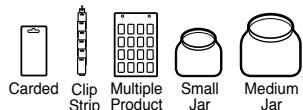

Colors:

Packaging Options: