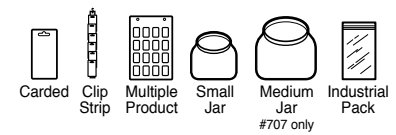

Packaging Options: